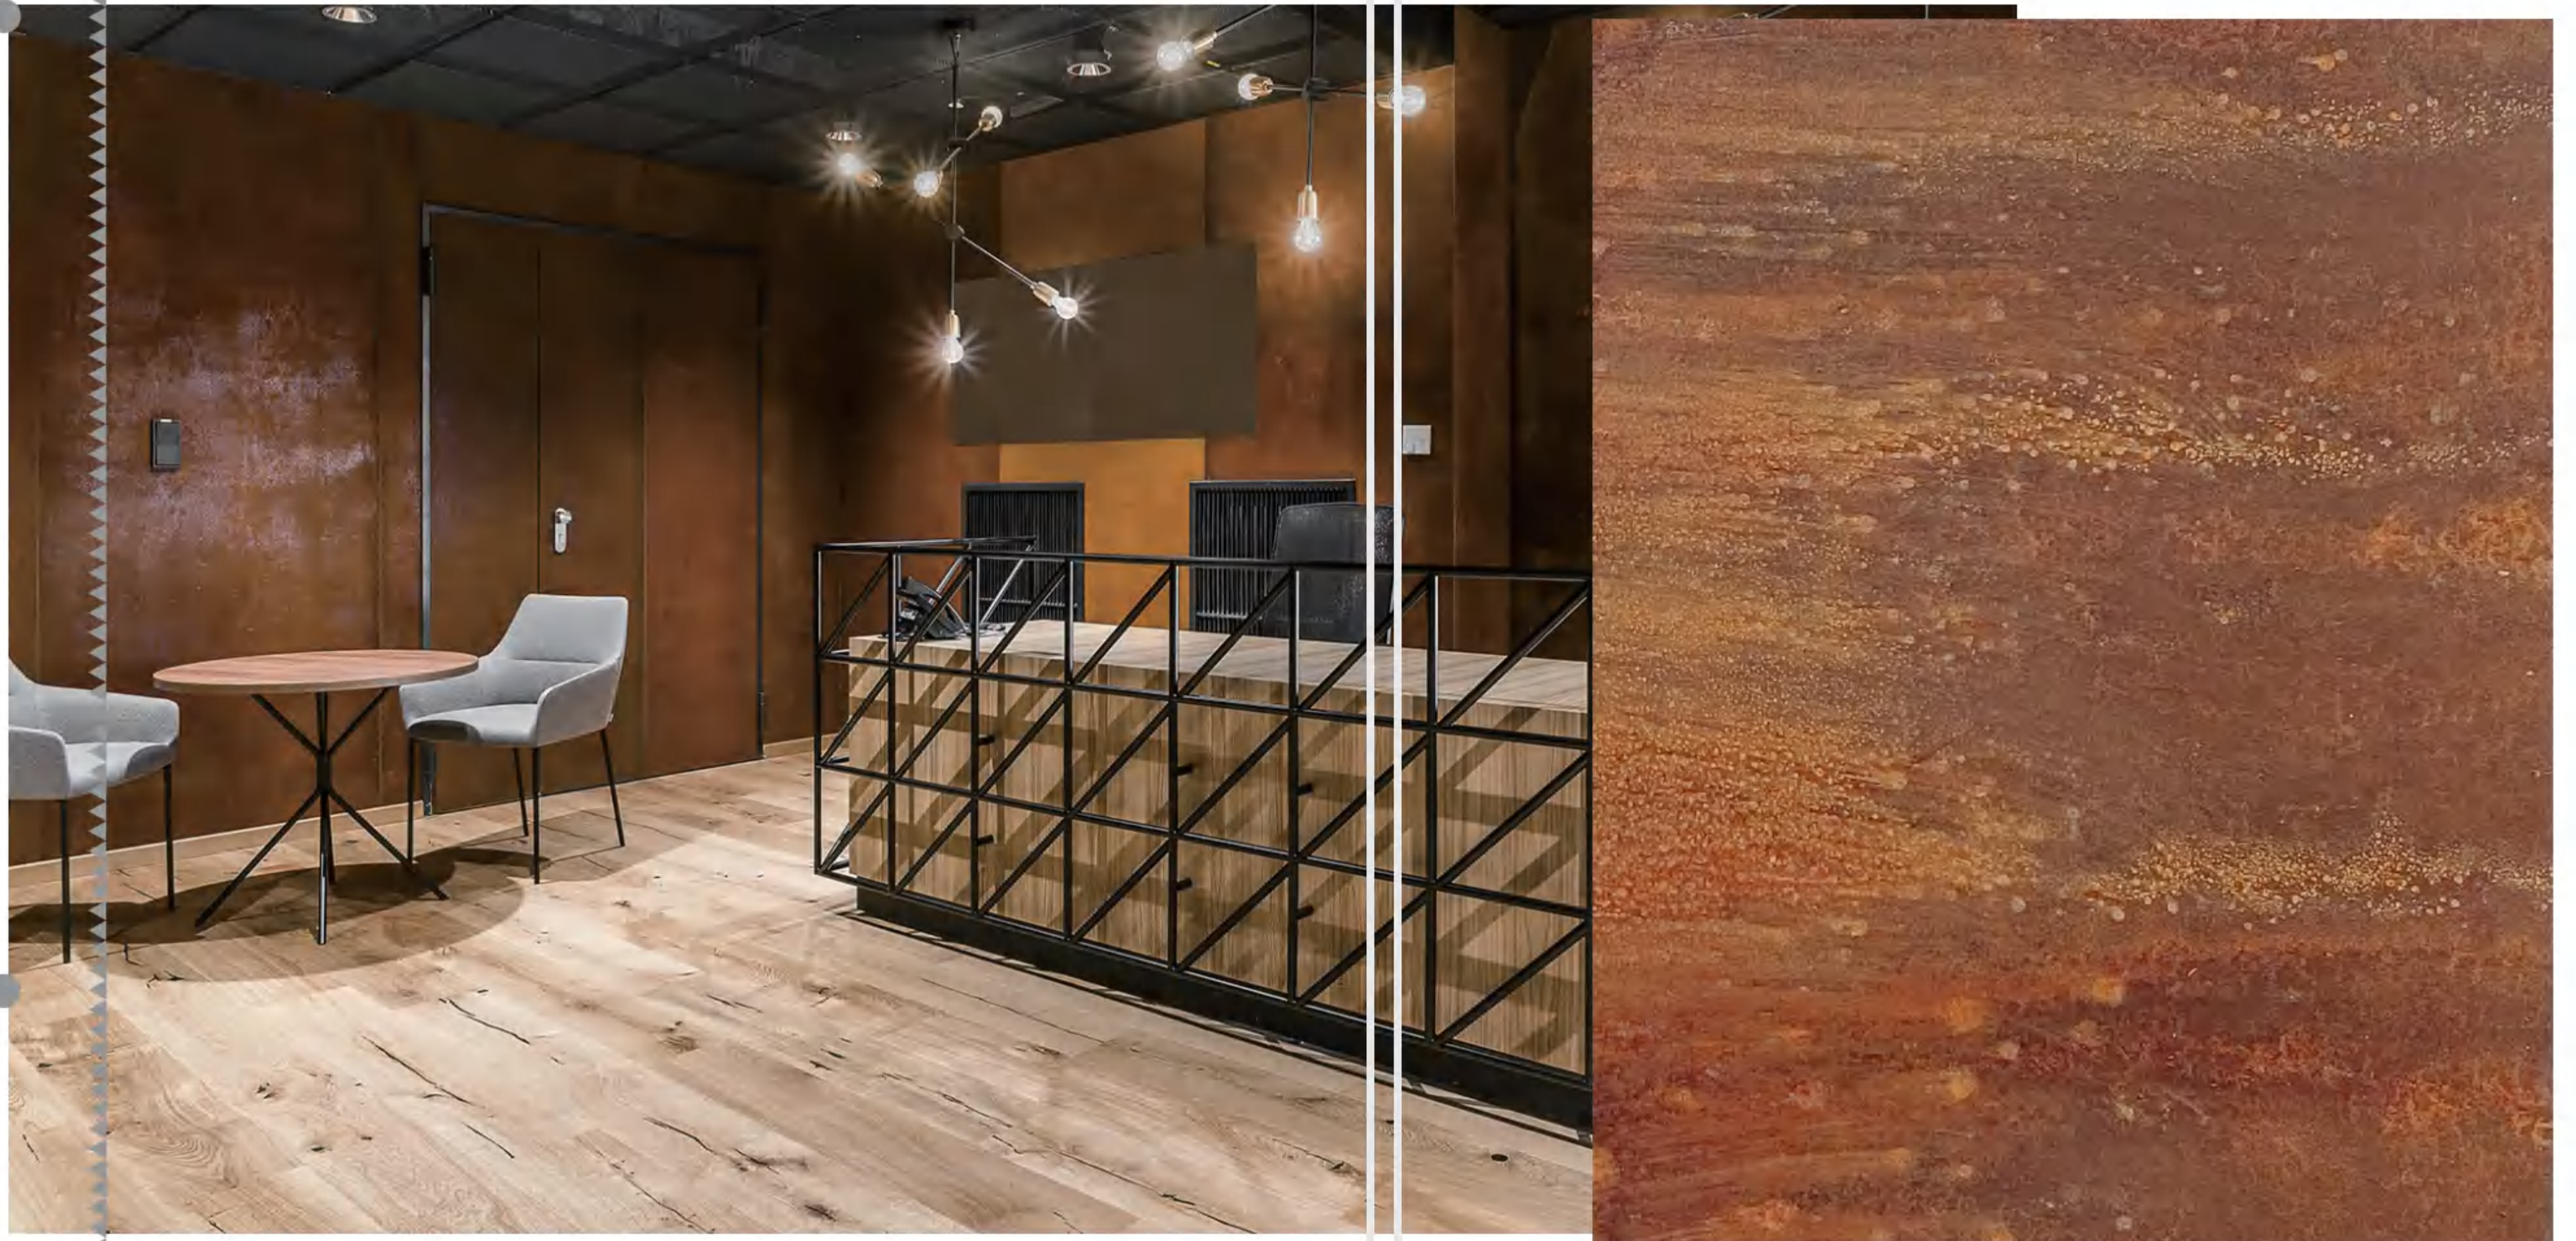

ARCHITECTURAL

METAL RUST
OURSTUCCO
铁锈

THIS EFFECT CAN BE ACHIEVED BY USING OURSTUCCO PRODUCTS & ALL KINDS OF COLOR TONED BY DISPENSER