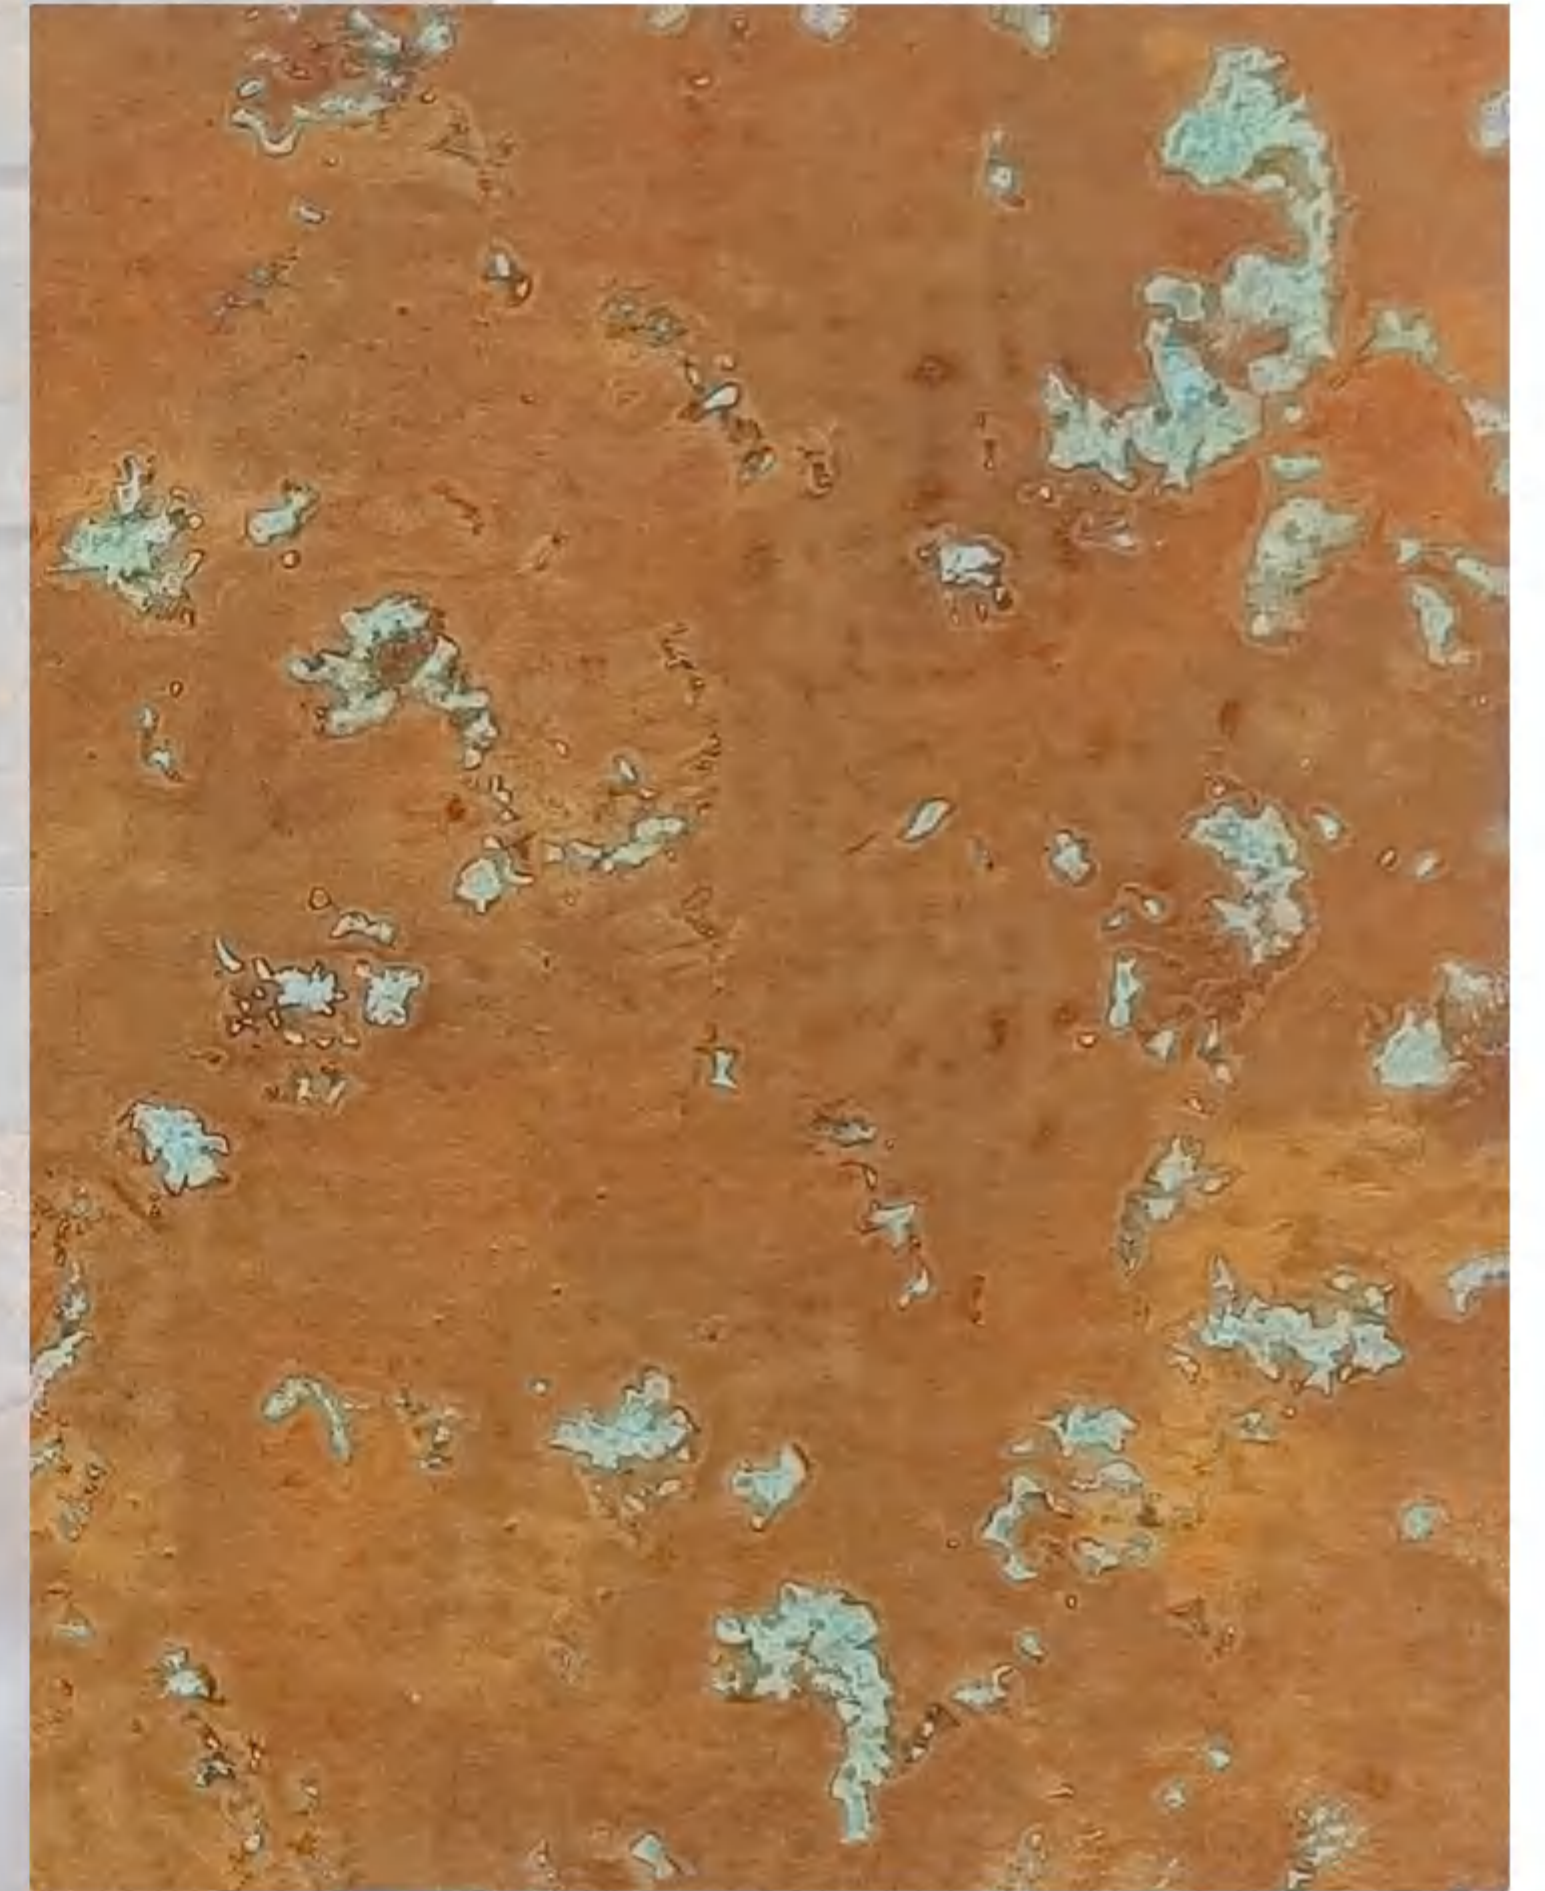

CREATIVE WORK

METAL RUST
OURSTUCCO
铁锈

THIS EFFECT CAN BE ACHIEVED BY USING OURSTUCCO PRODUCTS & ALL KINDS OF COLOR TONED BY DISPENSER