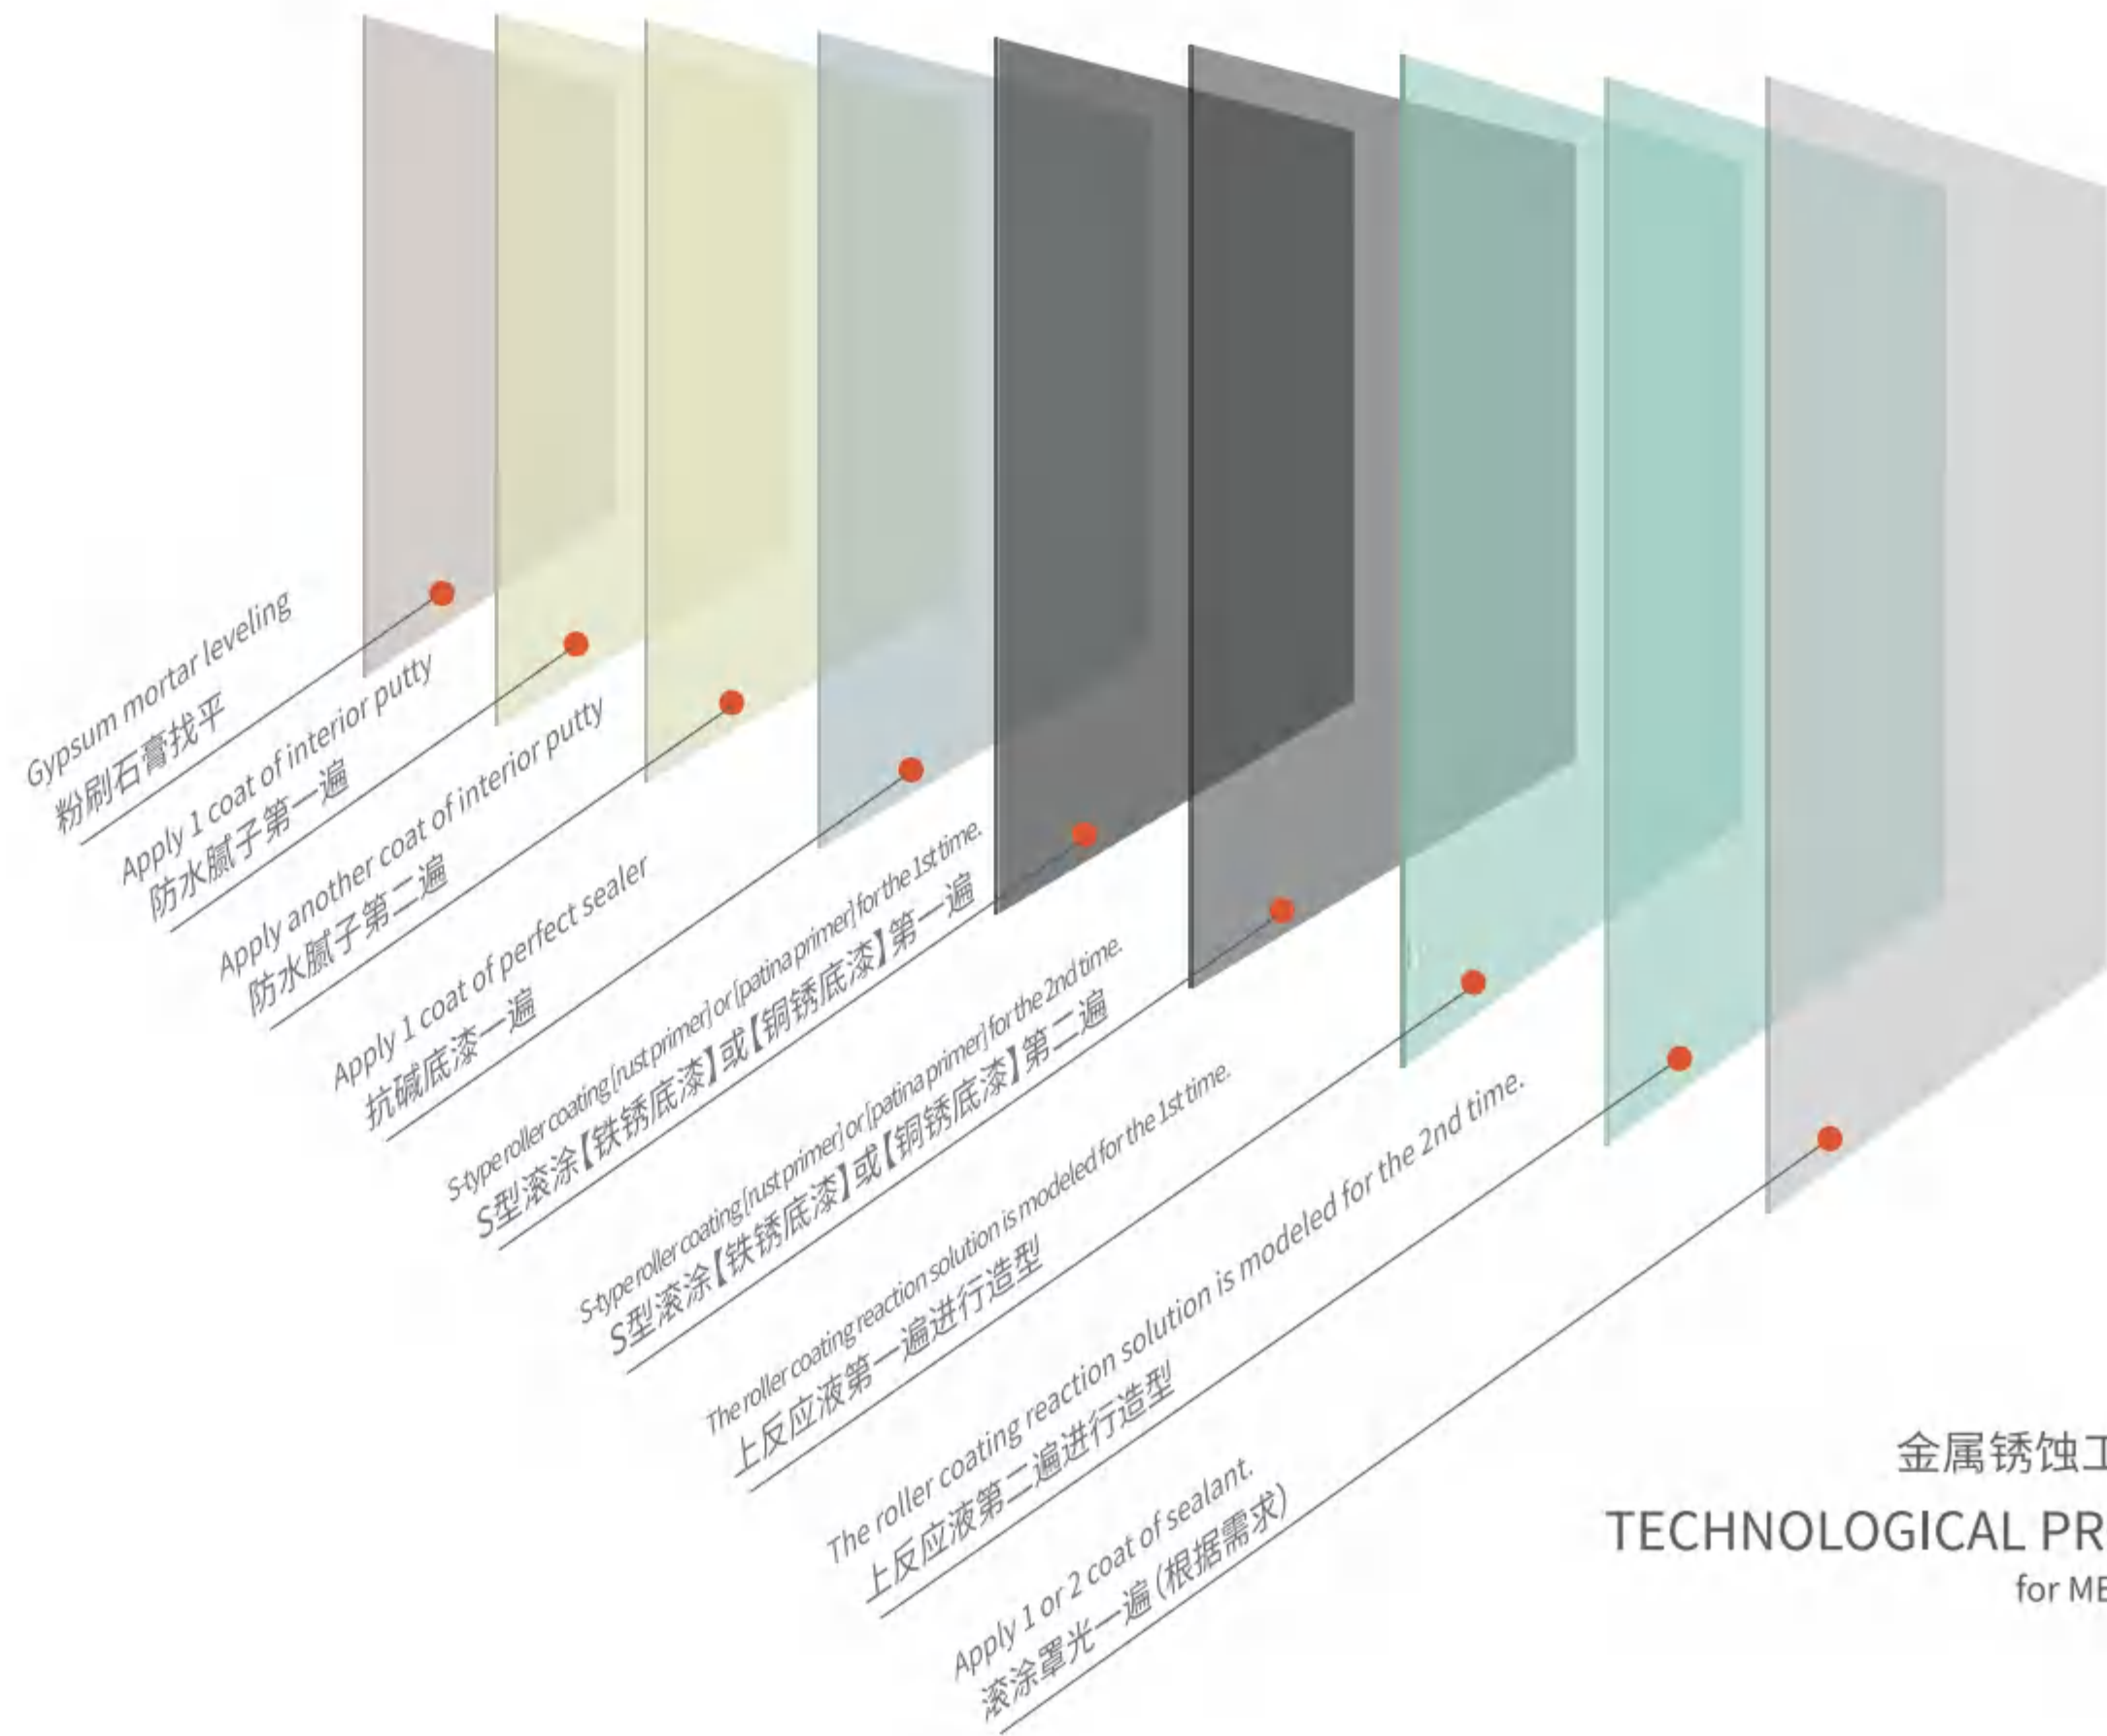

CEMENT WALL
混凝土墙体

金属锈蚀工艺流程
TECHNOLOGICAL PROCESS
for METAL RUST