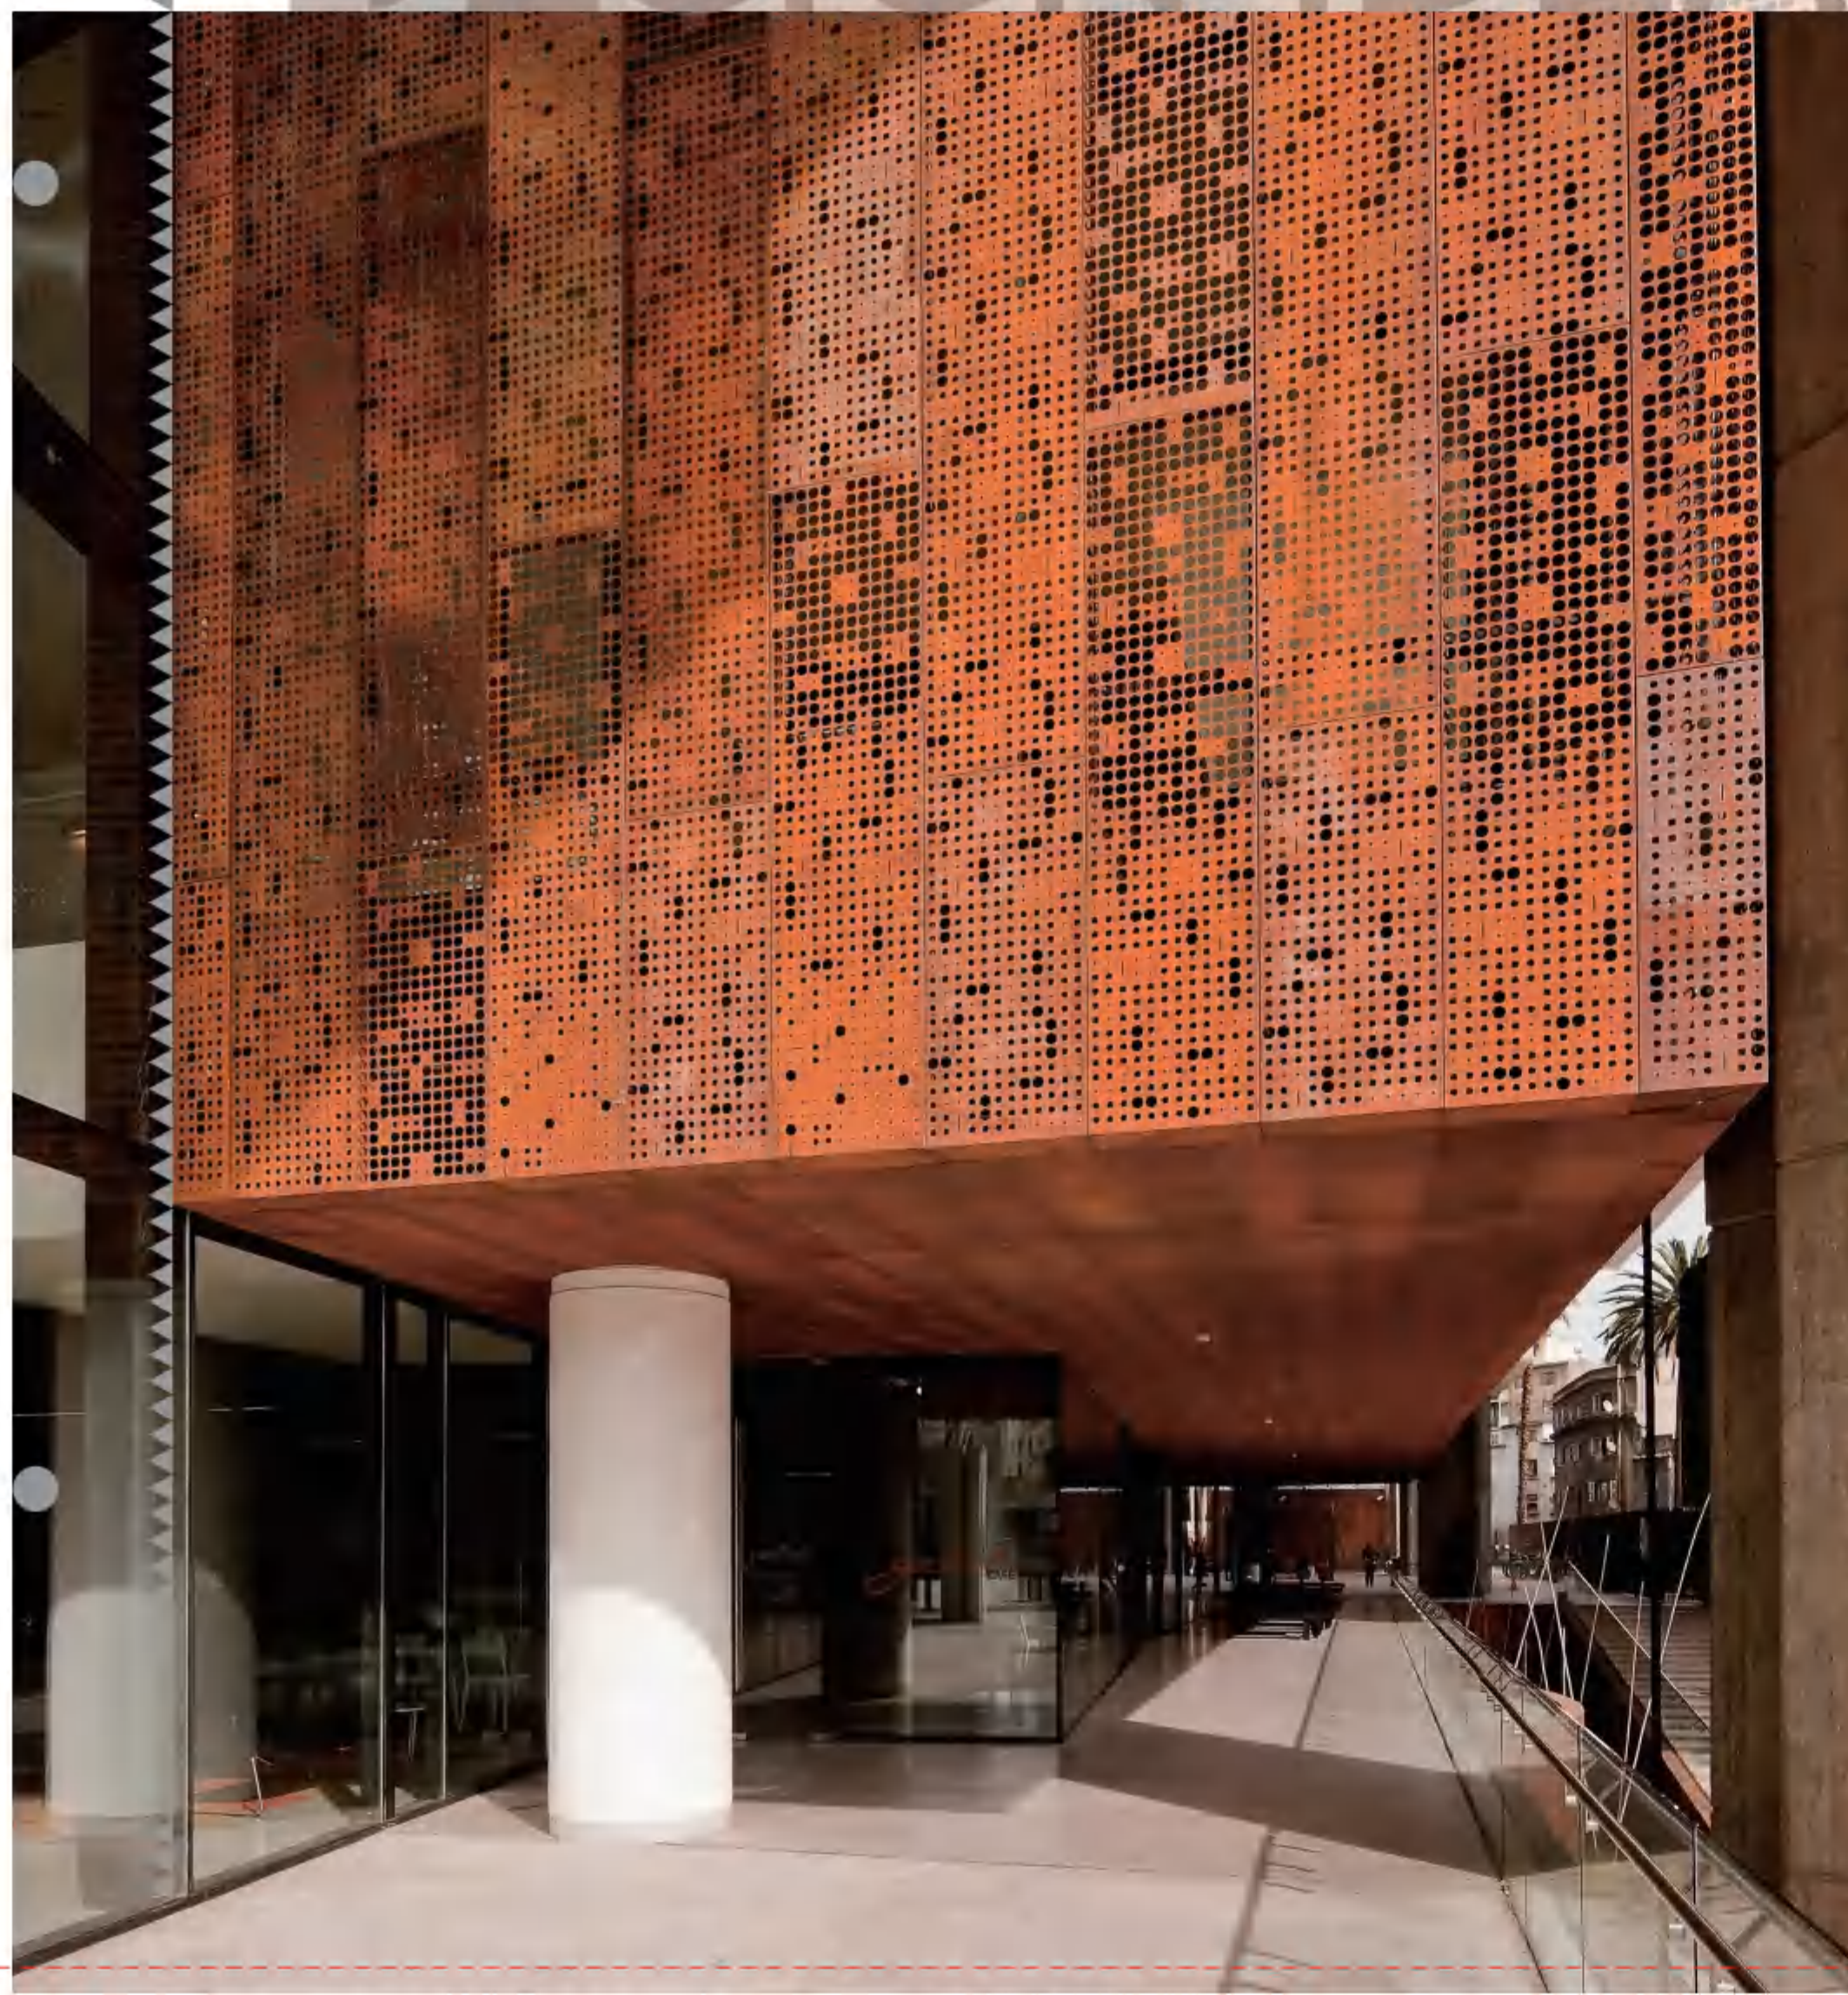

DESIGN IDEA

METAL RUST
OURSTUCCO
铁锈

THIS EFFECT CAN BE ACHIEVED BY USING OURSTUCCO PRODUCTS & ALL KINDS OF COLOR TONING BY DISPENSER