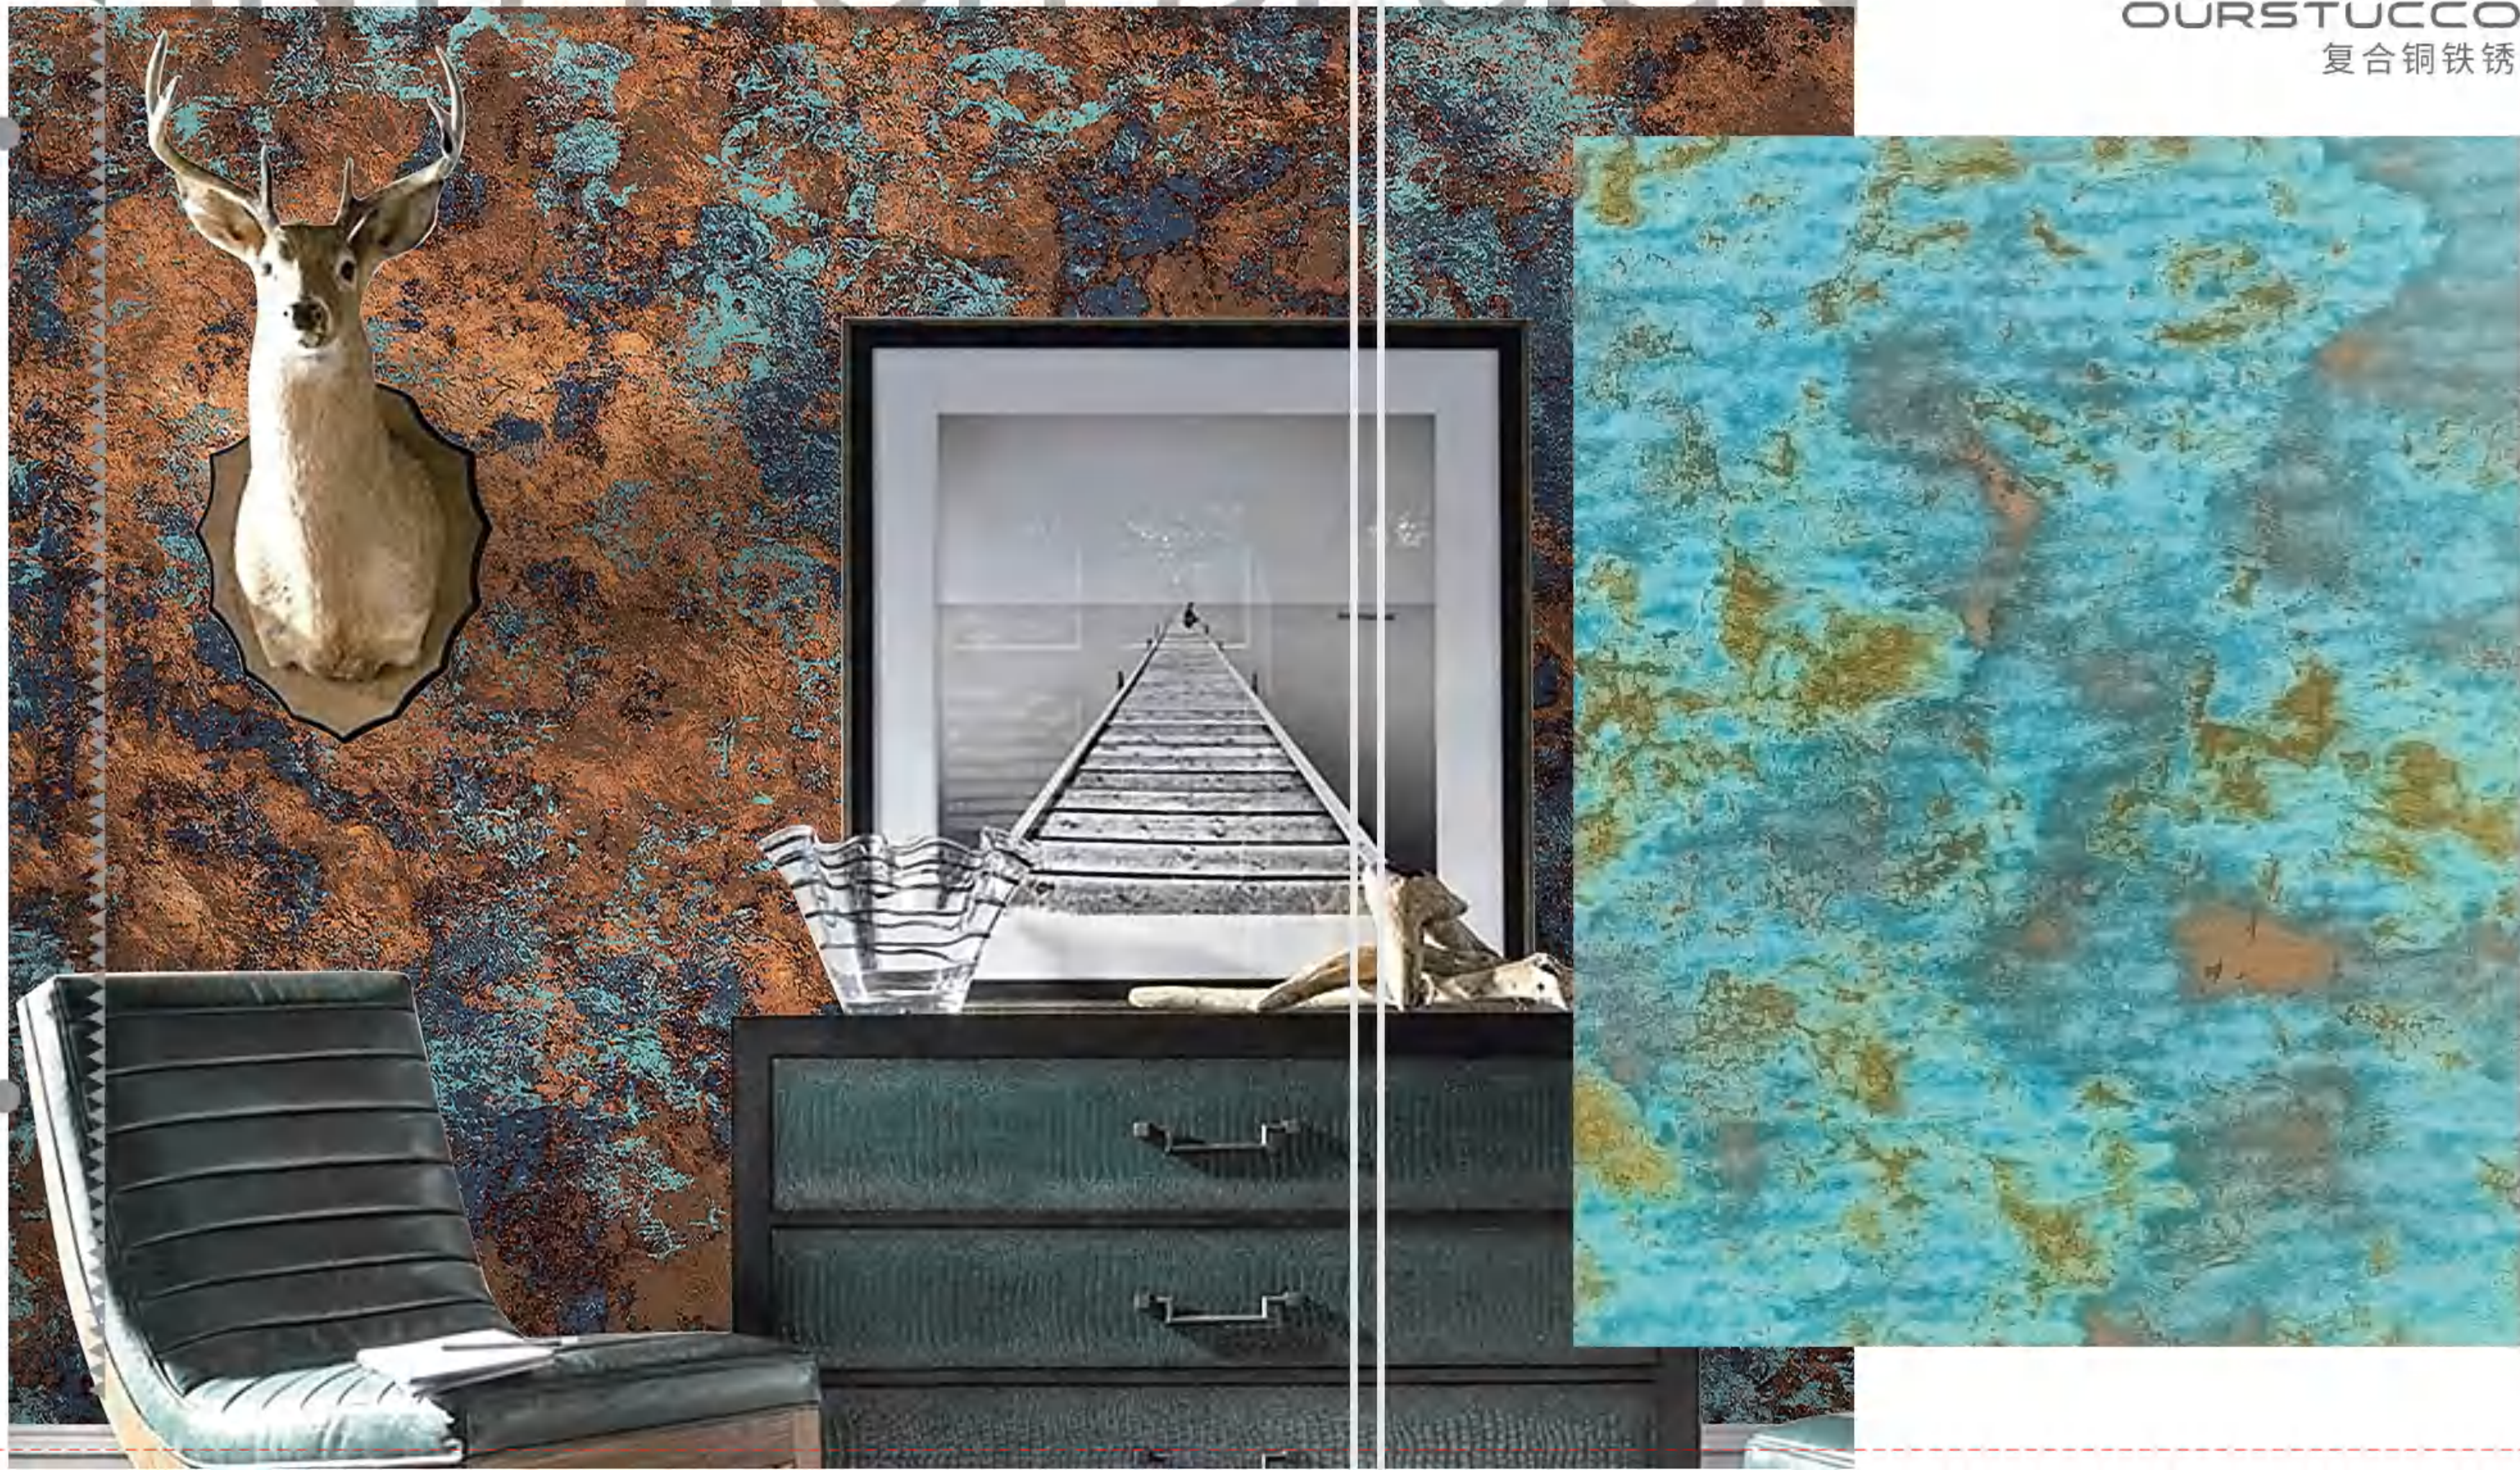

INTERIOR DESIGN

METAL RUST
OURSTUCCO
复合铜铁锈