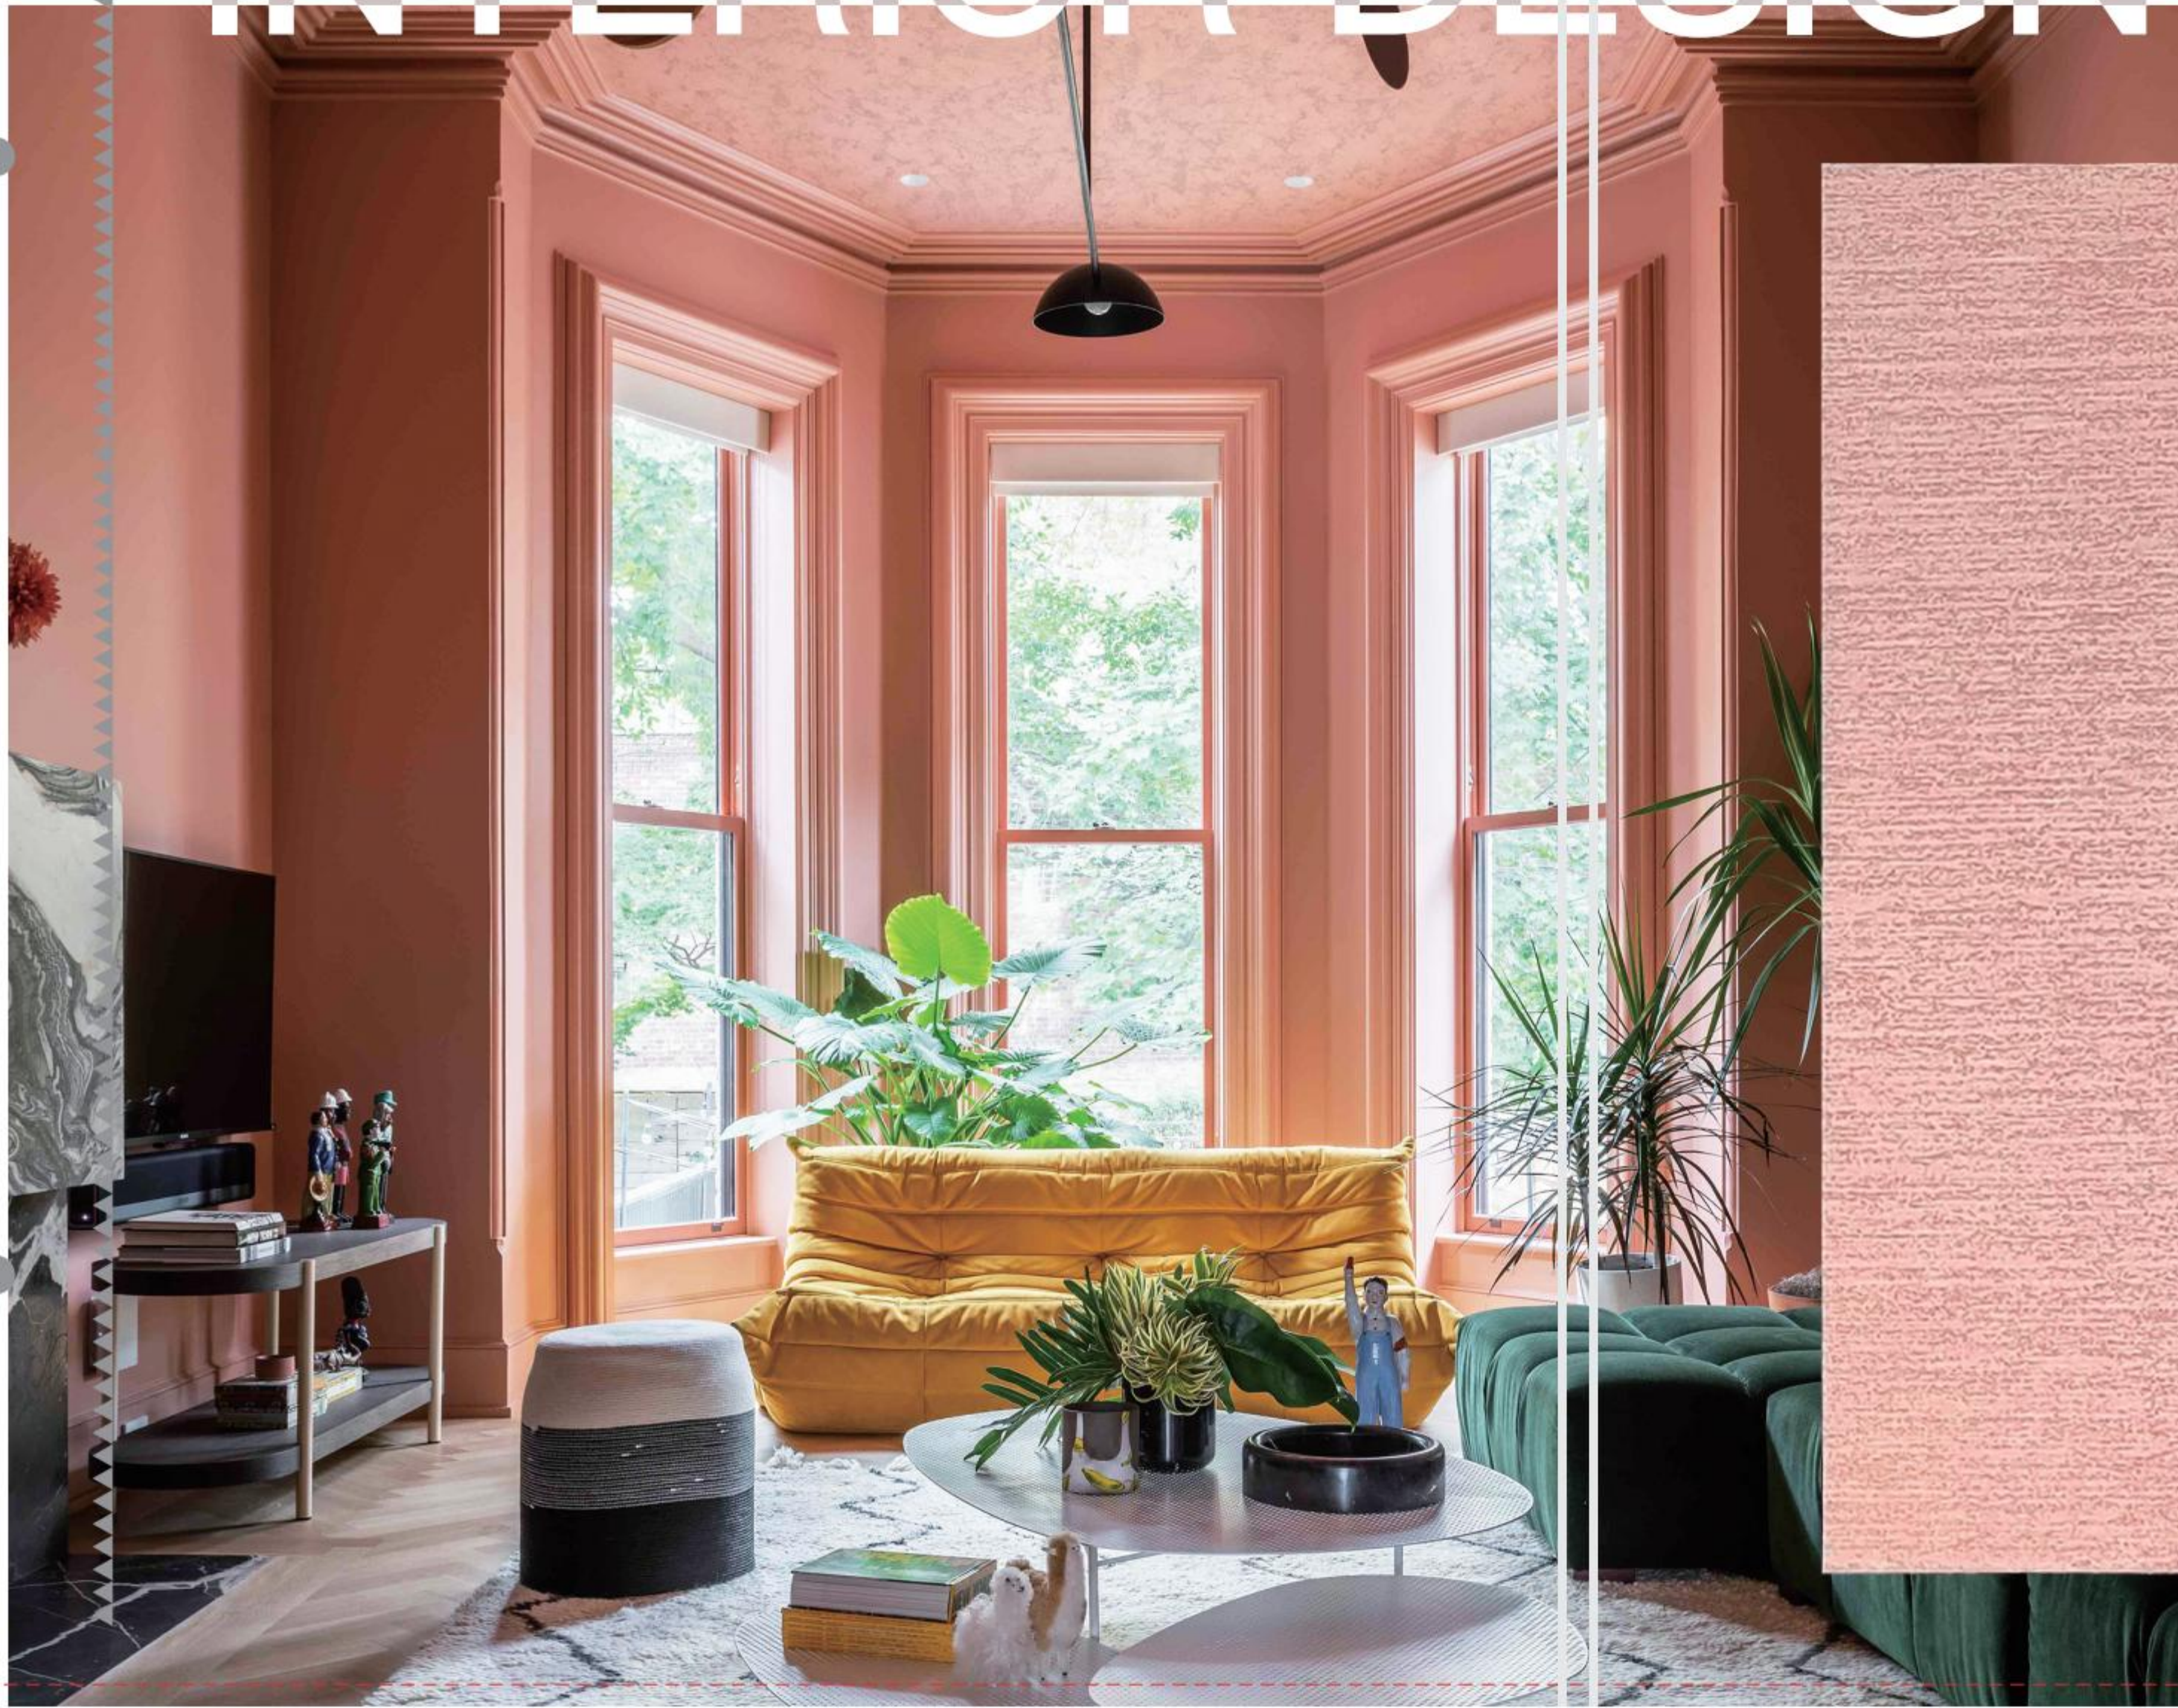

DESIGN SCHEME

MATTE MAVERICKS
OURSTUCCO
哑光撒哈拉

THIS EFFECT CAN BE ACHIEVED BY USING OURSTUCCO PRODUCTS & ALL KINDS OF COLOR TONING BY DISPENSER

INTERIOR DESIGN

MATTE MAVERICKS
OURSTUCCO
哑光撒哈拉

THIS EFFECT CAN BE ACHIEVED BY USING OURSTUCCO PRODUCTS & ALL KINDS OF COLOR TONING BY DISPENSER