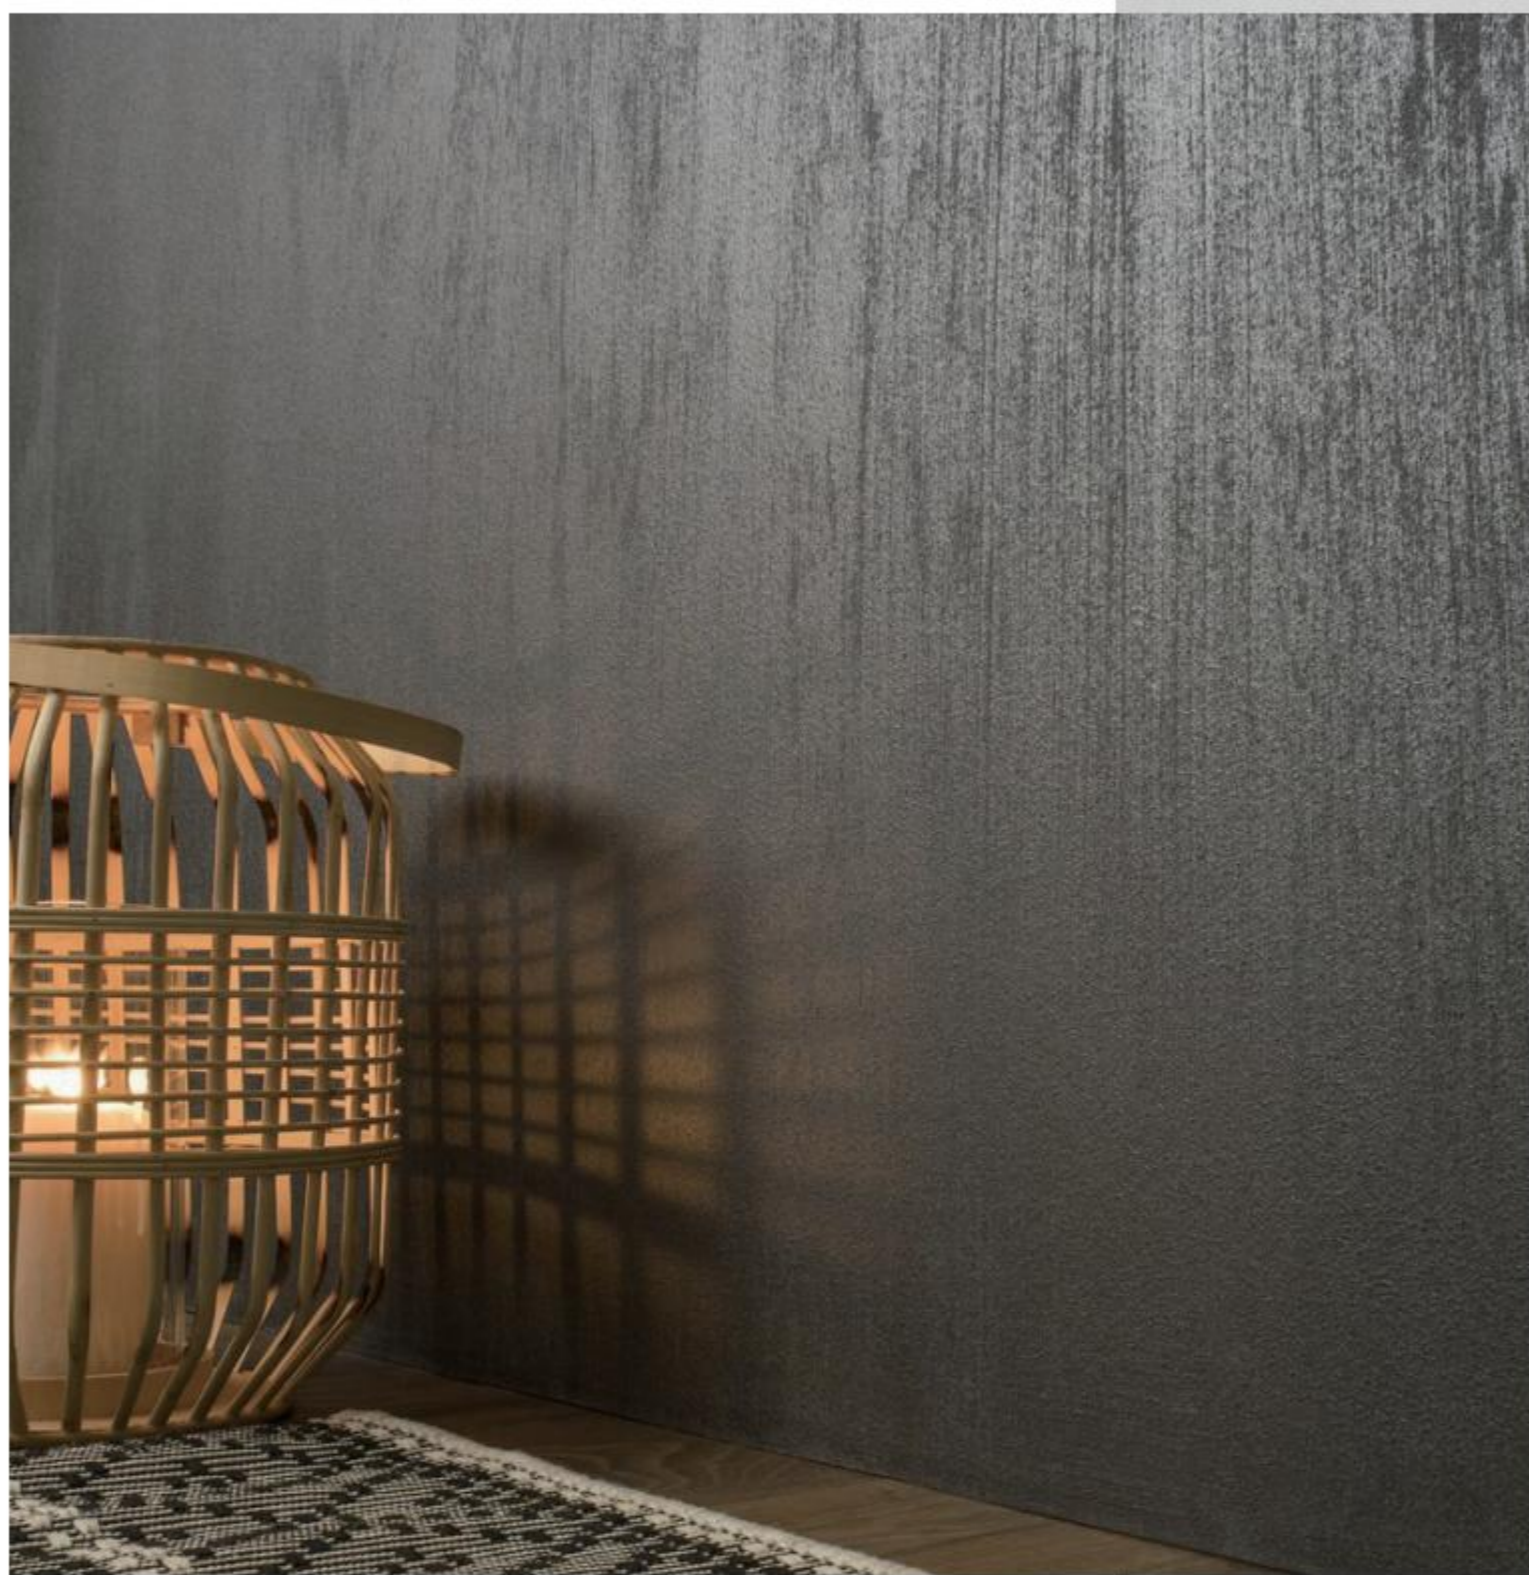

哑光撒哈拉

采用德国默克珠光颜料及巴斯夫丙烯酸乳液混合二氧化硅微珠制作而成的环保珠光材料
VOC含量极低, 环保等级超越市面传统水性涂料。

其耐火性能好、防潮防霉, 硬度高, 抗紫外线能力强, 耐久不褪色, 哑光微金属质感展现出宁静而深邃的氛围。

通过简单工艺, 即可呈现丰富多样的独特纹理, 或优雅精致, 或细腻如丝, 或简约内敛,

犹如一幅流动的画卷令人神往。